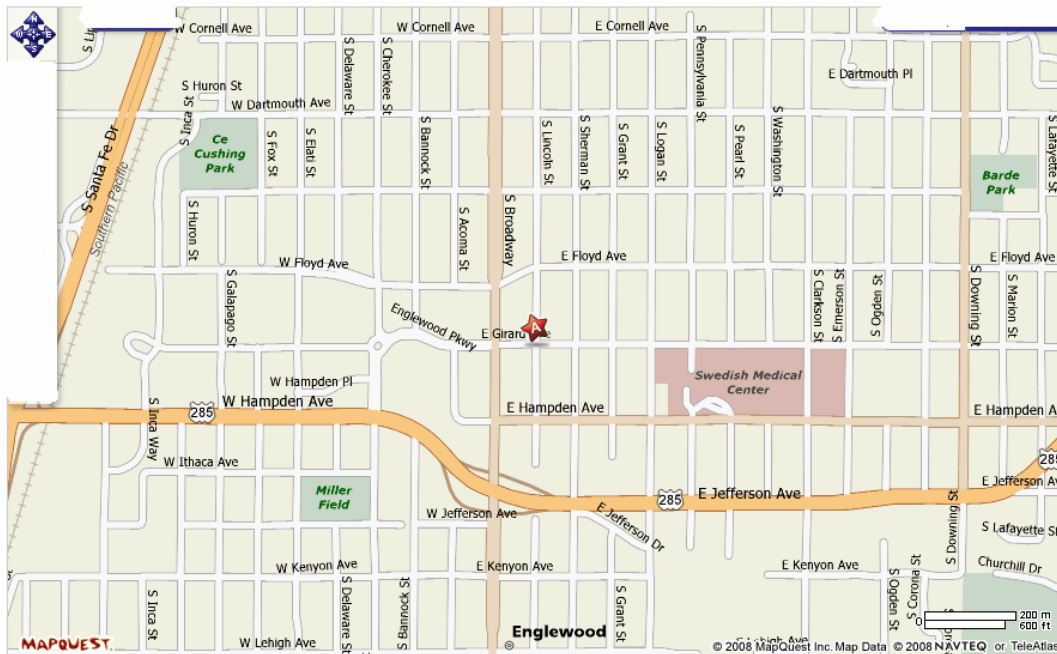

Malley Recreation Center

3380 South Lincoln Street

Englewood, CO 80013

Driving Directions from I-25 and I-225

Take I-25 North to Hampden ... Go East on Hampden ... Go North on Broadway ... Go East on Girard ... Located on the Northeast corner of Girard and Lincoln.

Driving Directions from I-225 and Parker Road

Take I-225 South to I-25 ... Take I-25 North to Hampden ... Go East on Hampden ... Go North on Broadway ... Go East on Girard ... Located on the Northeast corner of Girard and Lincoln.

Driving Directions from E-470 and Parker Road

Take E-470 South to I-25 ... Take I-25 North to Hampden ... Go East on Hampden ... Go North on Broadway ... Go East on Girard ... Located on the Northeast corner of Girard and Lincoln.

Driving Directions from I-70 and I-25

Take I-25 South to Hampden ... Go East on Hampden ... Go North on Broadway ... Go East on Girard ... Located on the Northeast corner of Girard and Lincoln.